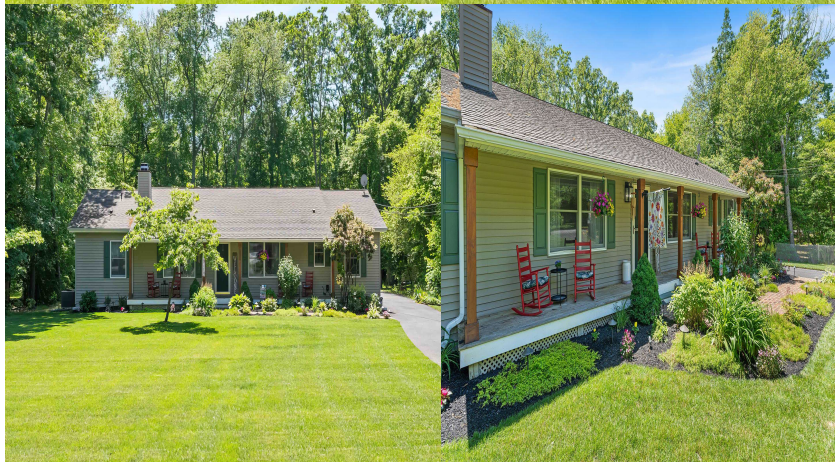

Priced at

**\$519,000**

## About the Property

Welcome to 1431 Burleigh Road A  
Meticulously Crafted Residence in a Premier  
Neighborhood Nestled in one of Cape May  
Court House s most desirable and serene  
neighborhoods, this beautifully maintained  
home reflects pride of ownership and the  
refined touch of a professional builder. From  
the moment you arrive, you ll appreciate the  
curb appeal, manicured landscaping, and  
attention to detail that sets this property  
apart. Inside, the home offers a warm and  
inviting atmosphere with a thoughtful blend  
of hardwood, carpet, and tile flooring that  
creates a perfect balance of comfort and  
elegance. The kitchen is both functional and  
stylish, featuring a custom tile backsplash  
and a full suite of included appliances,  
making it move-in ready for its new owners.  
The spacious living area is c ...