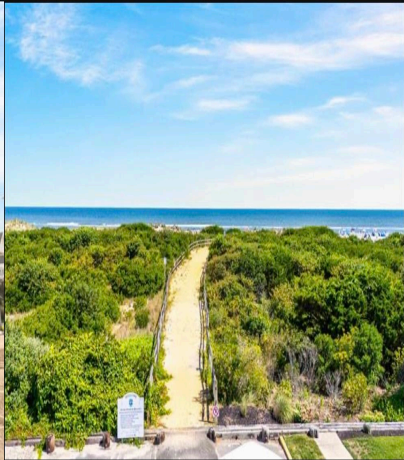

Priced at

\$13,499,000

About the Property

EXCLUSIVE SOUTH END STONE HARBOR OCEANFRONT An Extremely Rare Offering. Welcome to a truly exceptional oceanfront opportunity in the prestigious South End of Stone Harbor a rare legacy property combining remarkable size, prime beachfront positioning, and unparalleled flexibility. Situated on an expansive 60 x 110 lot, with an additional 20-foot municipally maintained oceanfront easement exclusively cared for by the owner, this estate offers the feel and function of an impressive 80 x 110 setting. The result is extraordinary frontage, enhanced privacy, and a sprawling ocean-side lawn ideal for entertaining, relaxing, or watching children play just steps from the sand. This remarkable property presents endless possibilities. Whether you envision constructing a stunn ...