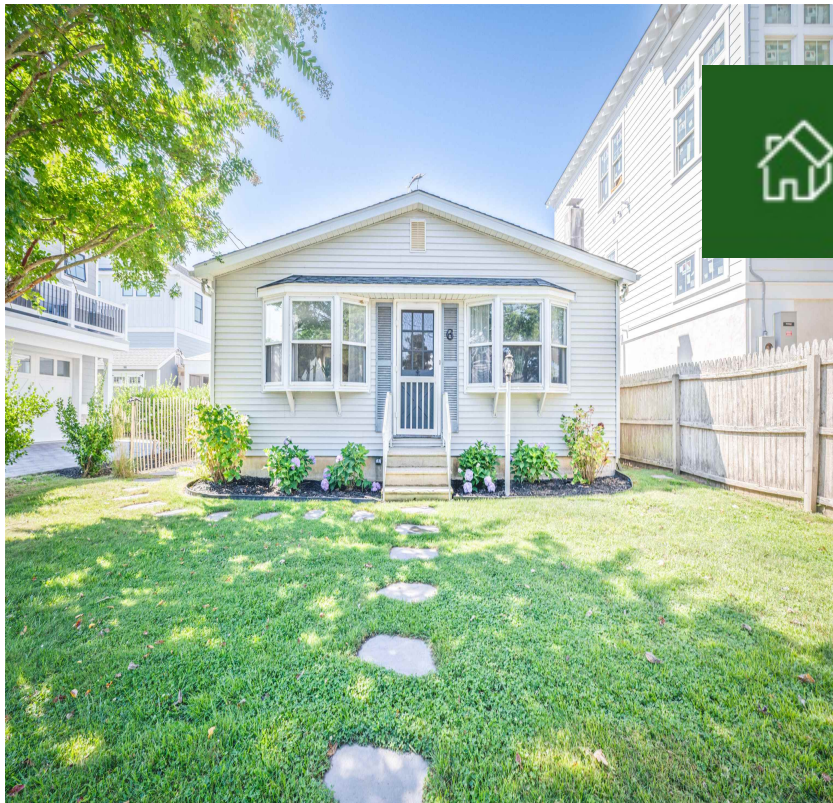

Priced at

**\$1,299,000**

## About the Property

Charming Cape Island Cottage. Quaint and deceptively roomy. With 1,530 sq ft of interior living space there is room to move around. Great flow from your living room through your open eat in kitchen. Located in the highly sought after Fow Tract, this cozy cottage is close to everything the area has to offer beaches, shopping dining, Wilbraham Park and all other points of interest. A screened in porch to enjoy summer breezes after a day at the beach.