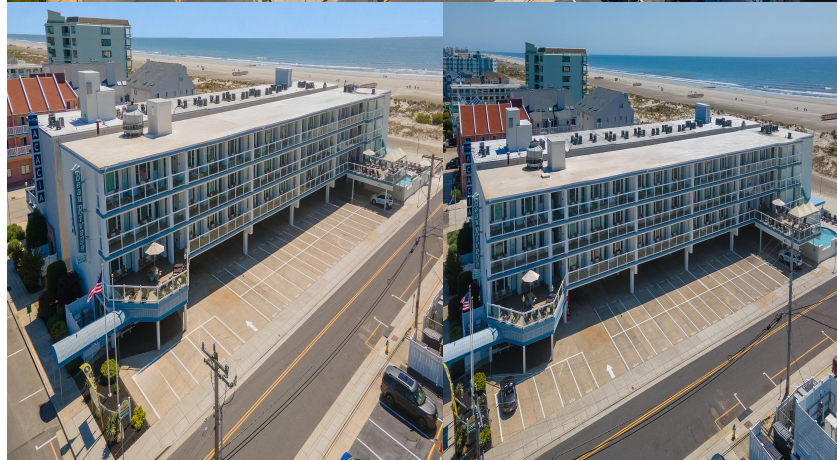

Priced at
\$389,900

About the Property

OCEAN VIEW!! DIRECTLY ON THE BEACH!!
YEAR ROUND!! Welcome to the BEAU RIVAGE CONDOMINIUMS located in the southern end of beautiful Wildwood Crest NJ, where ocean views can be enjoyed from every unit. This building gets plenty of sun from its southern exposure. The units are equipped with central air and heat and can be utilized year-round. This one-bedroom unit comfortably sleeps 6. The open and tiled living space offers a queen-sized sleep sofa for additional guests, dining area, kitchen and bath. The generous sized bedroom accommodates 2 queen beds with custom built armoire, nightstand, and dresser. Complex amenities include an elevator, heated swimming pool and kiddie pool, gas BBQ grills, 2 second floor sundecks (one with fixed pavilion seating), off-street parking, storage for beach ...