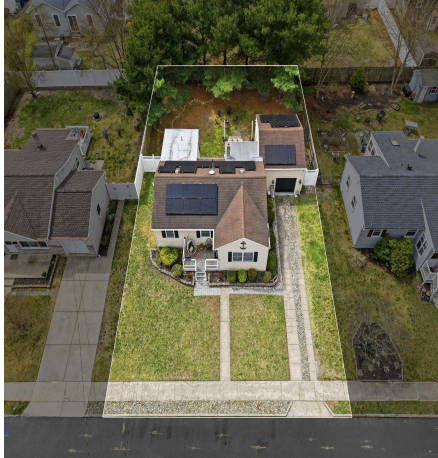

Priced at
\$399,999

About the Property

Welcome to 210 Ridgewood Drive. Where mornings start with a walk, run or spin on the bikepath, kids riding their bikes to school and the pace of life just feels easier. Located in the highly sought-after Mainland school district and just steps from the bike path, this home offers the perfect blend of community, convenience, and everyday comfort.

Featuring an already functional layout but also with plenty of room to grow. Enjoy the best of both worlds...a quiet neighborhood setting while being just minutes from the Jersey Shore's best beaches. This desirable Northfield home isn't just a move...It's a decision to stay. THIS is where your story begins. First Looks are at this weekend's open houses! Sat 4.18 & Sun 4.19 11a-1p