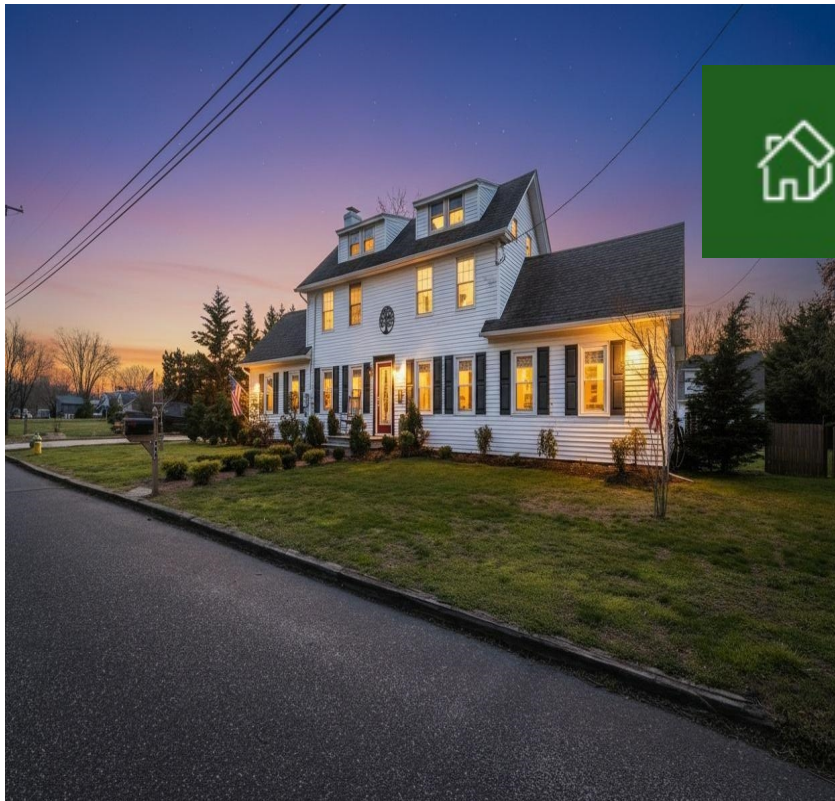

Priced at

\$949,000

About the Property

There's something about a home near the shore that changes the pace of life. At 668 Crawford Rd, mornings begin a little slower. Maybe its the way the Southern exposure allow sunlight to stretch across the entire 1.5 acre property, filling the livingroom, dining room and kitchen throughout the day. Or how that same light carries out back, keeping the deck and yard warm and inviting from morning thru evening. Paired with the breeze drifting in from the nearby Delaware Bay, it's the kind of setting where coffee tastes better and plans for the day feel wide open. That might mean heading just a few miles down the road to the beaches of Cape May, or staying right where you are, surrounded by space, privacy and possibility. This home has worn many hats over the its history. A gathering place ...