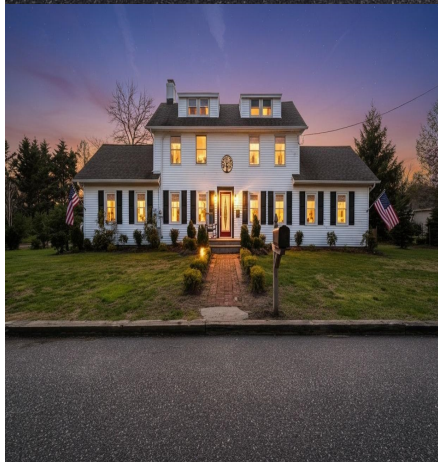

Priced at

\$949,000

About the Property

There's something about a home near the shore that changes the pace of life. At 668 Crawford Rd, mornings begin a little slower. Maybe its the way the Southern exposure allow sunlight to stretch across the entire 1.5 acre property, filling the livingroom, dining room and kitchen throughout the day. Or how that same light carries out back, keeping the deck and yard warm and inviting from morning thru evening. Paired with the breeze drifting in from the nearby Delaware Bay, it's the kind of setting where coffee tastes better and plans for the day feel wide open. That might mean heading just a few miles down the road to the beaches of Cape May, or staying right where you are, surrounded by space, privacy and possibility. This home has worn many hats over the its history. A gathering place ...