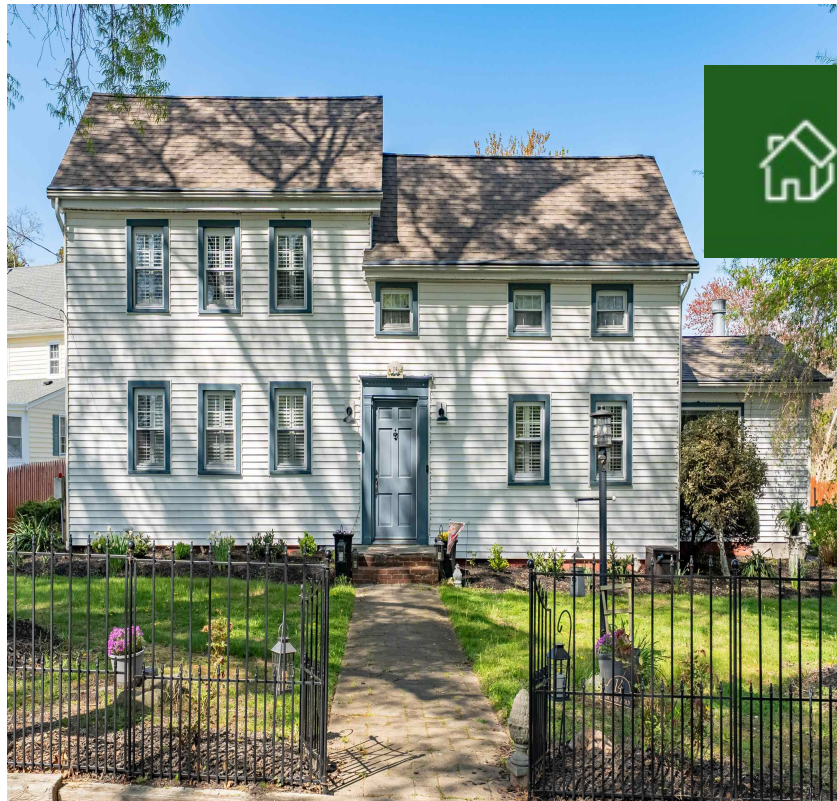

Priced at
\$699,900

About the Property

Historic Charm Meets Modern Comfort in Cape May Court House Nestled at the end of a quiet street on a beautifully landscaped corner lot, this rare turn-of-the-century South Jersey farmhouse offers timeless character and thoughtful modern updates. Built circa 1900 and lovingly preserved, this distinctive timber-frame home sits on nearly half an acre overlooking tranquil marshlands a peaceful, private retreat perfectly positioned along the Cape May migratory bird path. With soaring ceilings, original beams and flooring, and a rich sense of history, 14 Fox Run Road seamlessly blends old-world craftsmanship with today's comforts. The dramatic vaulted living room features a floor-to-ceiling stone-hearth gas fireplace, creating an inviting focal point that flows effortlessly into the updat ...