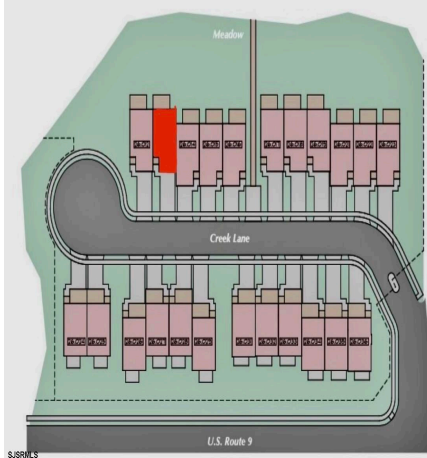

### About the Property

Welcome to Creek View! Where Luxury Meets Tranquility in the Heart of Linwood, NJ. Unmatched Location nestled in the quaint town of Linwood, NJ, The Townhomes offer unparalleled access to both natural beauty and urban convenience. Just minutes away from the vibrant coastal communities of Ocean City, & Margate. Residents can enjoy the best of both worlds: serene, creekside living and the excitement of beachside activities. The Community and Lifestyle is more than just a place to live; it's a lifestyle. The community features: Scenic Views Overlooking the tranquil Patcong Creek, these homes offer stunning westward views from the Pavilion on Premise, perfect for watching breathtaking sunsets. Close proximity to fine dining, shopping, recreational facilities, and major highways, ensuring you ...