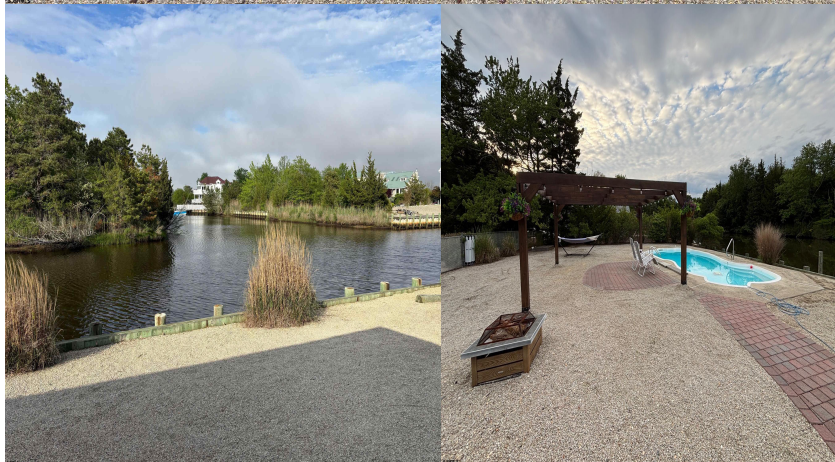

## About the Property

Welcome to 77 Sea Meadow Drive! Come see this fantastic waterfront property situated on a cul-de-sac road with no outlet in Little Egg Harbor Twp. This large double lot offers expansive space for entertaining and activities. Exterior features include new siding, an inground pool, detached shed conveniently located on site for extra storage and a new screen room. Approx-153 feet of bulkhead new within the last 8 years. Lagoon front, perfect for your water toys. Hop on your boat and take a ride out the creek with bay access and minutes to LBI. At the end of creek will be Parkertown beach park, where you will find picnic tables, swing sets, a sandy beach, and the local boat ramp. Additional exterior features are a paved driveway, stoned yard with fence, pavers, vinyl dock decking, and outsid ...