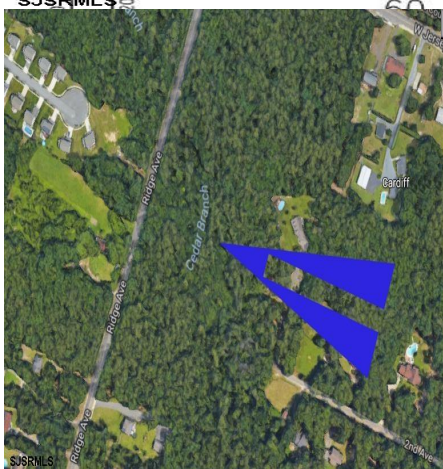

Priced at
\$89,000

About the Property

7.9 Acres of pristine wooded residential land situated in the heart of Egg Harbor Township. Lovely stream forms one of long borders of property. Nature of property only appreciated by venturing deep into lot to see huge cedars and mature vegetation. RG 2 Zoning With over 900 feet of frontage, the potential for development is significant