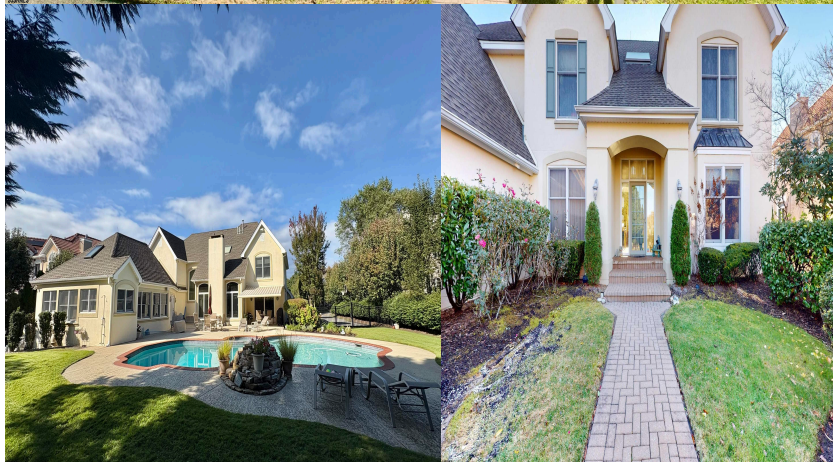

Priced at

\$1,149,000

About the Property

Custom Fischer Greens 4,000+ sq.ft. Stately, Classic family home. The timeless design, floor plan, flow and numerous massive, (yet warm), gathering spaces creates a fun family opportunity you cannot duplicate in today's market! Volumous, bright, airy ceilings are complimented with perfect cozy, quiet getaway spots. And, when hints of Spring sprout in the cheerful southern exposure lush green yard...you'll count the days til' long Summer's fun spent splashing in the luxurious in-ground gunite pool! The quality construction still shows from when "Wood Builders" created among S. Jersey's finest residential Masterpieces! 4-5 bedroom, 4.5 bath, Ballroom size great room, 2 private ensuite bdrms including stunning primary suite, 2 jack/jill set ups ideal for growing family, and both a full ...

Features

- 4 Bathroom
- Fenced Yard
- Pool-In Ground
- Breakfast Nook
- Dining Room
- Great Room
- 4 Bedroom
- Patio
- Sprinkler System
- Den/TV Room
- Eat In Kitchen
- In-Law Quarters

Give me a call!

www.monihan.com