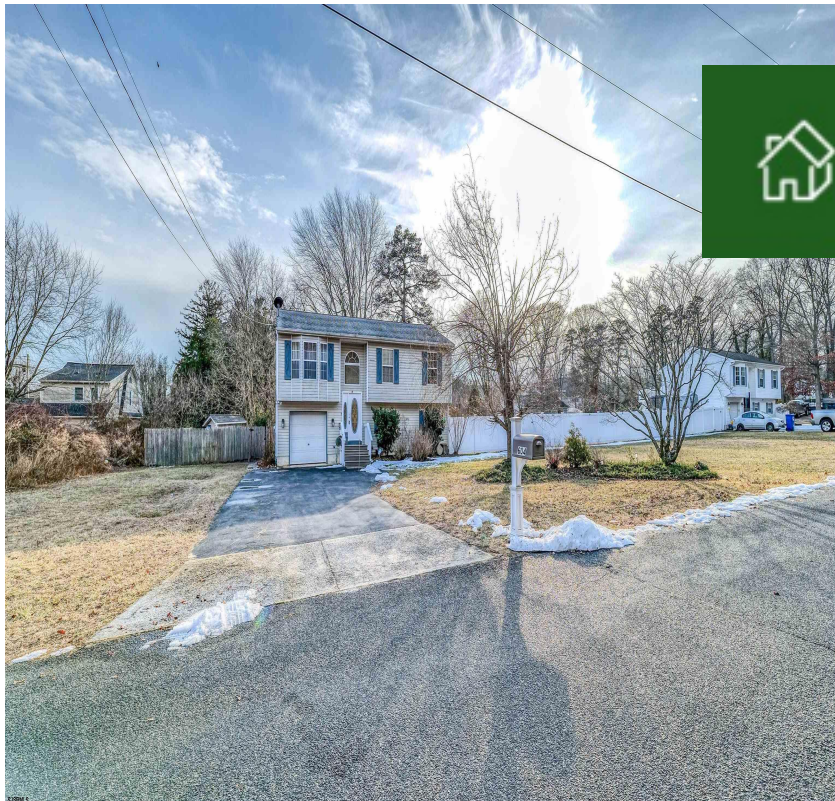

604 E Pennsylvania PROPERTY FOR SALE Avenue

Priced at

\$439,900

About the Property

Welcome home to Pennsylvania Avenue! This Bi-Level sits on a nicely sized lot with generous frontage in a quiet setting. Seaview Park area is it's own little neighborhood! Offering two levels of living space, the home features a flexible and functional floor plan that adapts easily to a variety of lifestyles. With multiple opportunities to personalize and make it your own, this property delivers both space and value. As you head to the upper level, you're welcomed by a bright, open floor plan highlighted by vaulted ceilings and triple windows in the living room. The dining area flows seamlessly into the kitchen, which features granite countertops, stainless steel appliances, and coordinating table and furnishings plus a walk out to the raised deck. The upper level includes a generous pr ...