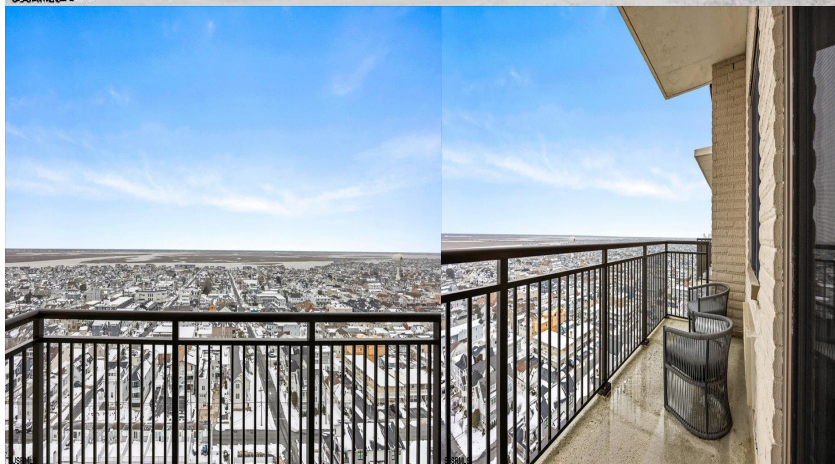

Priced at

\$659,000

About the Property

SPECIAL PENTHOUSE UNIT AT 9600! This stunning condo sits on the top floor of the 9600 condo building. With breathtaking bay views from every window, private deck to watch those amazing sunsets on summer nights. This spacious condo features hardwood floors throughout, an open kitchen with high-end appliances, a Sub-Zero refrigerator and granite countertops throughout, a custom built bar with a beverage center, and a laundry room and powder room in the hallway. The master suite features multiple closets, including a large walk-in with custom shelving, and a gorgeous master bathroom. No detail was overlooked in this condo - including the smart home enabled key-less entry and high-hat lighting with Philip Hue smart lighting system that's compatible with Alexa and your mobile devices. This prope ...