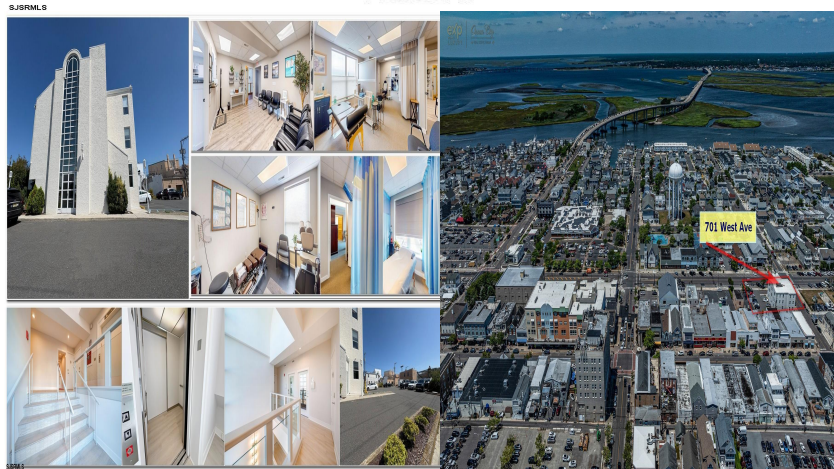

Features

- Heat Fuel: Forced Air • Heat Fuel: Gas-Natural
- Water Heater: Tankless-electric
- 220 Volt Electricity
- Restroom
- Central
- Basement: Crawl Space
- Elevator Pass
- Smoke/Fire Alarm
- Gas

Give me a call!

www.monihan.com