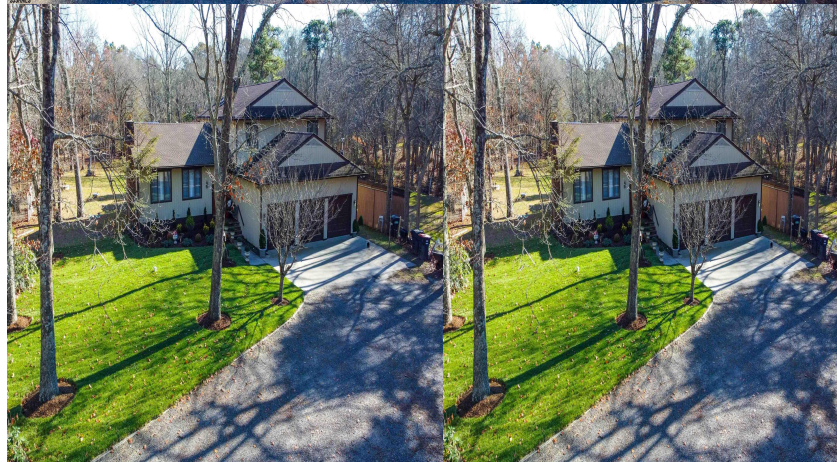

Priced at

\$625,000

About the Property

Extraordinary and extremely rare equestrian estate new to the market. Horse farm properties of this caliber are incredibly scarce across the entire state of New Jersey, making this an opportunity you simply cannot miss. Set perfectly on seven sprawling acres with four of those acres beautifully cleared and manicured, this property offers the ultimate in tranquil privacy and a beautifully warm, inviting lifestyle. The long winding driveway can easily accommodate parking for many cars, leading right up to a massive three car attached garage to house all your vehicles and equipment. The grounds are an absolute paradise for horse lovers and equipped for all your equestrian needs. The property features a dedicated horse barn complete with three stalls, full water and electric service, and a co ...

Features

- 3 Bathroom
- Deck
- Fenced Yard
- Shed
- Dining Area
- Eat In Kitchen
- 4 Bedroom
- Farm
- Horse Farm
- Den/TV Room
- Dining Room
- Great Room

Give me a call!

www.monihan.com