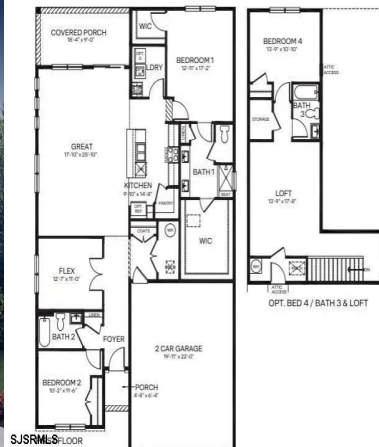

Priced at
\$439,985

About the Property

NEW ACTIVE ADULT COMMUNITY! The Clifton is a stunning new construction, ranch home plan featuring 1,865 square feet of living space, 2 bedrooms, a flex room, 2 bathrooms and a 2-car garage. With a roomy and flexible floor plan, the Clifton is just as inviting as it is functional! The foyer welcomes you in past a large bedroom, full bath and flex room, you decide how this space functions! The kitchen has plenty of counter space and a large modern island that's perfect for prep work, dining and entertaining guests. The kitchen opens to the spacious, open great room to be used however best fits your needs and lifestyle. Tucked behind the kitchen is the owner's suite which features a luxurious bathroom and two large walk-in closets, storage will not be an issue! Come see our NEW one-of-a-k ...