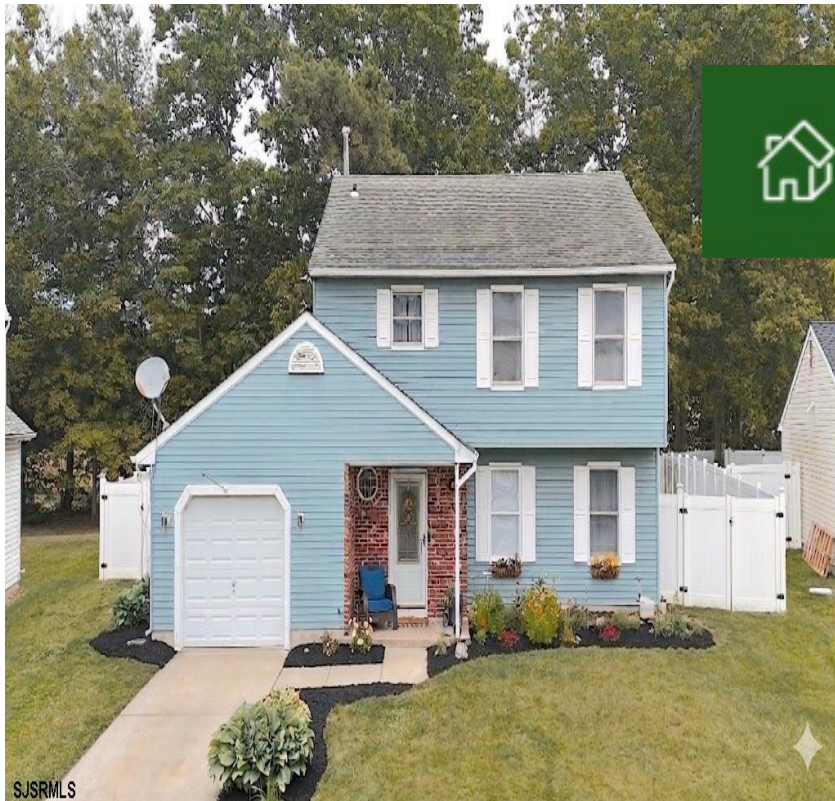

*Priced at*

**\$355,000**

## About the Property

Welcome to 23 Chapel Circle, Sicklerville, New Jersey!! This beautifully maintained 3-bedroom, 1.5-bathroom home is located in the highly desirable Stone Hollow community of Winslow Township. This home is perfect for commuters. Located just minutes from the Atlantic City Expressway, Route 42, and Cross Keys Road. Making this home only 20 minutes from Philadelphia, 35 minutes to the Jersey Shore and 5 minute to the Shops at Cross Keys. Inside, the main level features a desirable traditional layout connecting a bright formal living room, dining room, an additional sitting room and half-bathroom. The chef's kitchen boasts premium granite countertops, upgraded cabinetry, sleek stainless-steel appliances and a breakfast nook. Upstairs, you will find three spacious bedrooms, highlighted ...